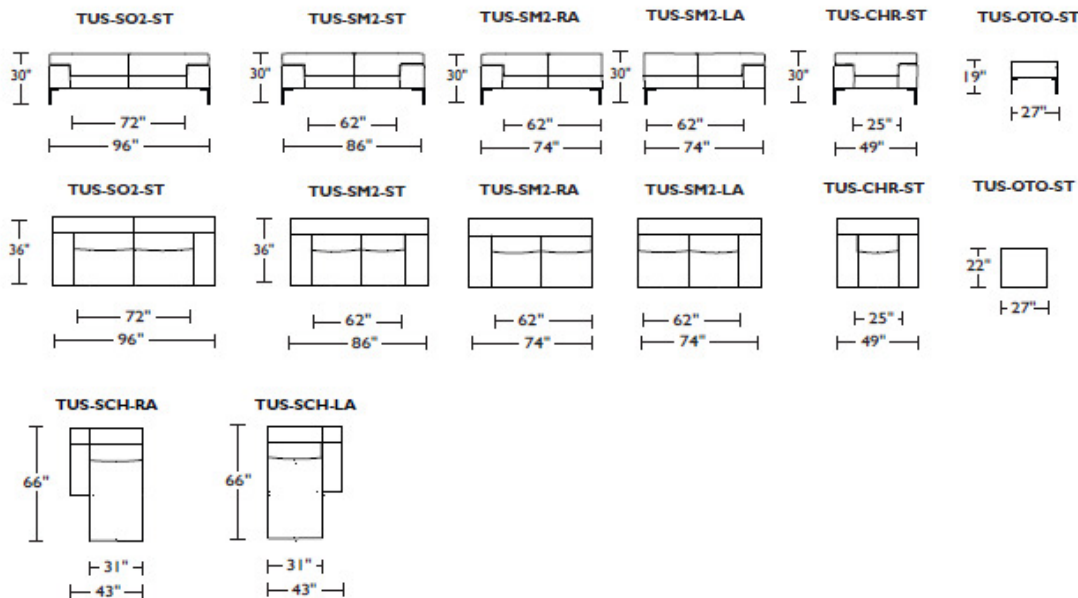

Please use actual leather and Ultrasuede® swatches when specifying furniture as the colors shown may vary due to the printing process.

TUSCANY

Scale: 1/8 inch = 1 foot
All dimensions are approximate and subject to change.
Specify components from the sitting position.