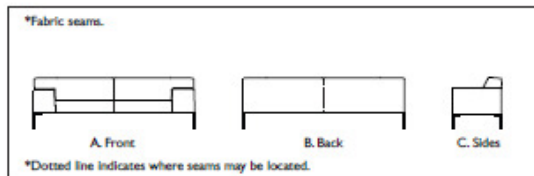

Please use actual leather and Ultrasuede® swatches when specifying furniture as the colors shown may vary due to the printing process.

TUSCANY

Scale: 1/8 inch = 1 foot
All dimensions are approximate and subject to change.
Specify components from the sitting position.