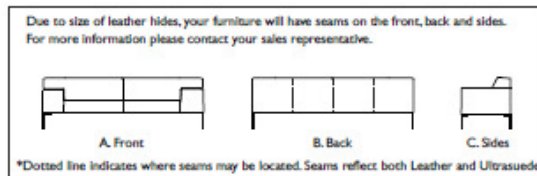

Please use actual leather and Ultrasuede® swatches when specifying furniture as the colors shown may vary due to the printing process.

TUSCANY

Scale: 1/8 inch = 1 foot
All dimensions are approximate and subject to change.
Specify components from the sitting position.