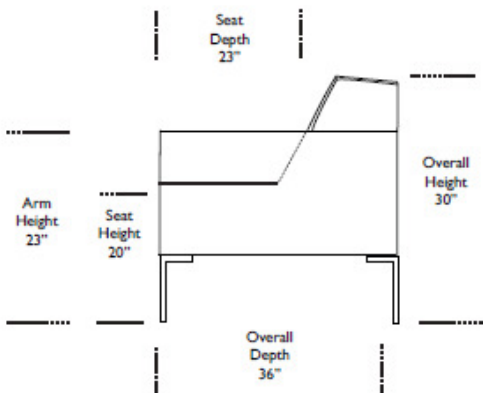

Please use actual leather and Ultrasuede® swatches when specifying furniture as the colors shown may vary due to the printing process.

TUSCANY

Scale: 1/8 inch = 1 foot
All dimensions are approximate and subject to change.
Specify components from the sitting position.