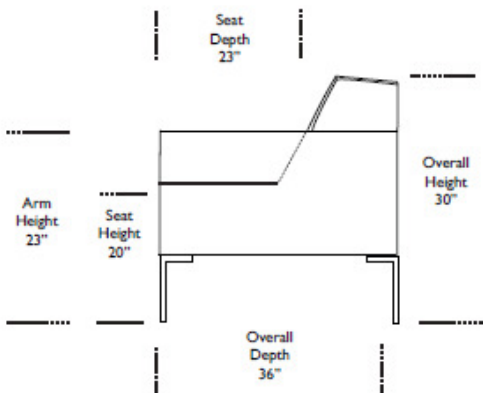

## TUSCANY

Scale: 1/8 inch = 1 foot  
All dimensions are approximate and subject to change.  
Specify components from the sitting position.

V.11.02.10