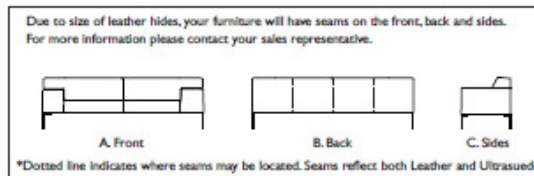

## TUSCANY

Scale: 1/8 inch = 1 foot  
All dimensions are approximate and subject to change.  
Specify components from the sitting position.

V.11.02.10