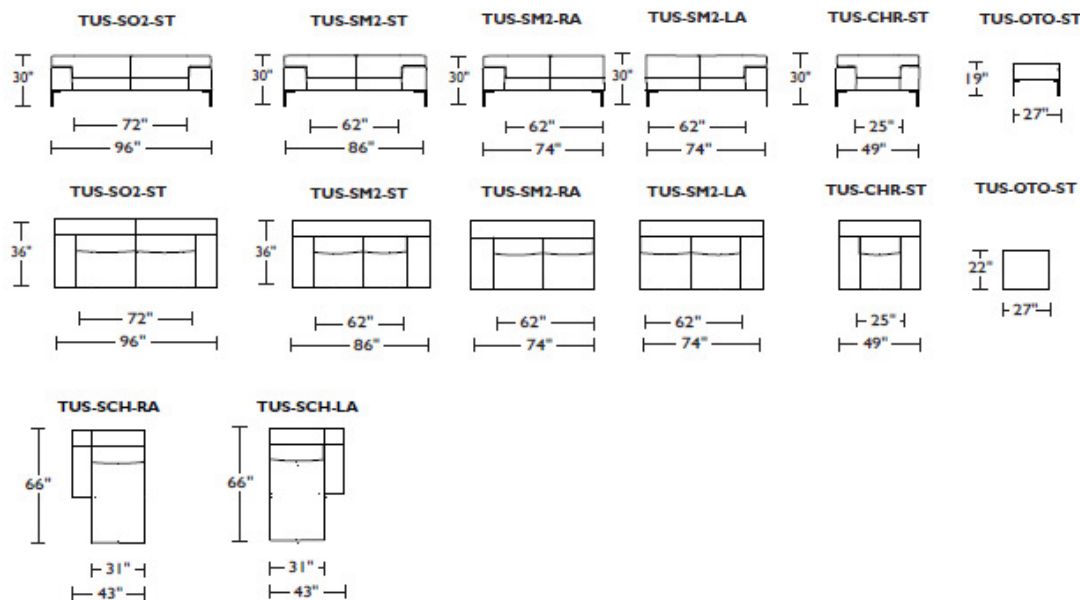

## TUSCANY

Scale: 1/8 inch = 1 foot  
All dimensions are approximate and subject to change.  
Specify components from the sitting position.

V.11.02.10