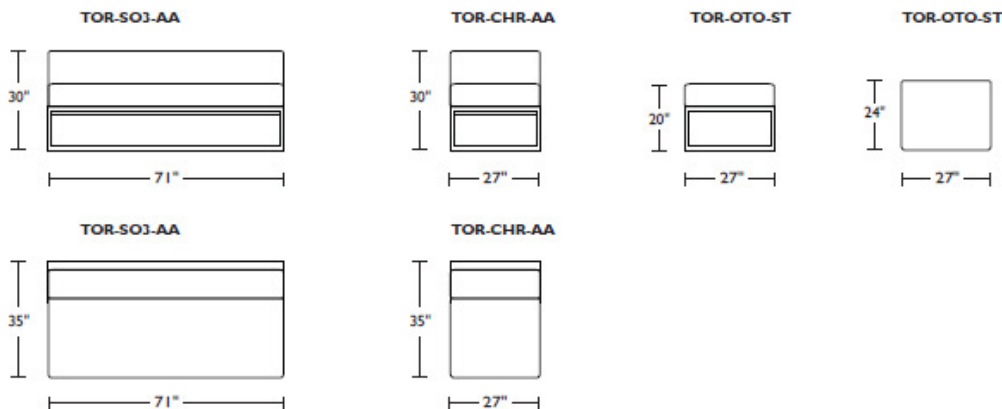

LUXE HOME philadelphia

1308 CHESTNUT STREET

PHILADELPHIA . PA

P: 215 . 732 . 2001

F: 215 . 732 . 2077

TORI

Standard Features:

- Advanced unidirectional suspension system
- Premium high-density, high-resiliency foam seats
- Quick-ship delivery
- Lifetime warranty on frame & suspension

Options:

- Extra firm premium high-density, high-resiliency foam seats

Please use actual leather, fabric, and Ultrasuede® swatches when specifying furniture as the colors shown may vary due to the printing process.

Due to size of leather hides, your furniture will have seams on the front, back and sides. For more information please contact your sales representative.

*Note: arm height for this frame is measured at the highest point of the curved arm.