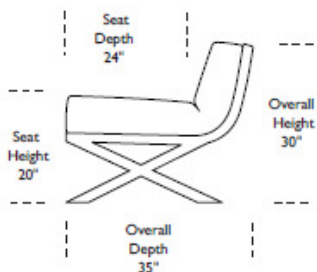

LUXE HOME philadelphia

1308 CHESTNUT STREET

PHILADELPHIA . PA

P: 215 . 732 . 2001

F: 215 . 732 . 2077

TORI

Standard Features:

- Advanced unidirectional suspension system
- Premium high-density, high-resiliency foam seats
- Quick-ship delivery
- Lifetime warranty on frame & suspension

Options:

- Extra firm premium high-density, high-resiliency foam seats

Please use actual leather, fabric, and Ultrasuede® swatches when specifying furniture as the colors shown may vary due to the printing process.

Due to size of leather hides, your furniture will have seams on the front, back and sides. For more information please contact your sales representative.

*Note: arm height for this frame is measured at the highest point of the curved arm.