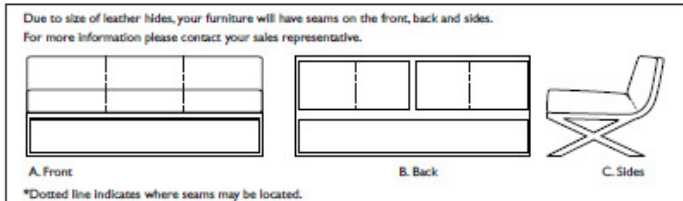

Scale: 1/4 inch = 1 foot
All dimensions are approximate and subject to change.
Specify components from the sitting position.

V1.5.10