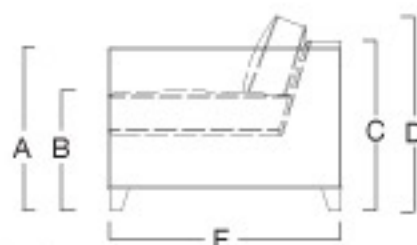

REESE COLLECTION

Early 1950's inspired modern square-arm group featuring a double-wilted border along the front rail, seat and arms. Additional refinements include the mitered corners at each boarder intersection. In-arm padding provides extra comfort. Low, deep, squared-off seating with flared hardwood legs.

Details:

A. arm height	26"
B. seat height	19"
C. frame height	27"
D. overall height	31"
E. overall depth	37"

99" Sofa

style#	877-015T-__
dims	99"w 37"d 31"h
seat dims	88"w 22"d 19"h
arm height	26"
frame height	27"
C.O.M.	18.5 yards