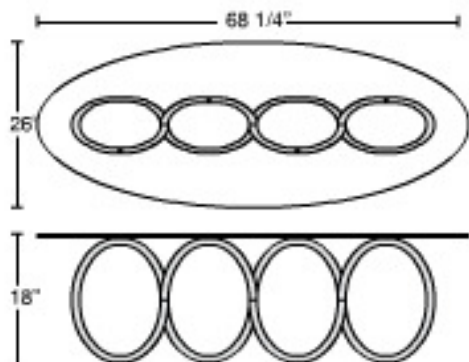

LUXE HOME

philadelphia

1308 CHESTNUT STREET
PHILADELPHIA . PA
P: 215 . 732 . 2001
F: 215 . 732 . 2077

LINKS / 621-23

FRAME FINISH

Chrome base.

STANDARD FEATURES

Fully welded frame construction.
1/2" convex edge glass top with polished edge.

FOB: HIGH POINT, NC

Weight: 88 lbs. / Shipping Cartons: 2