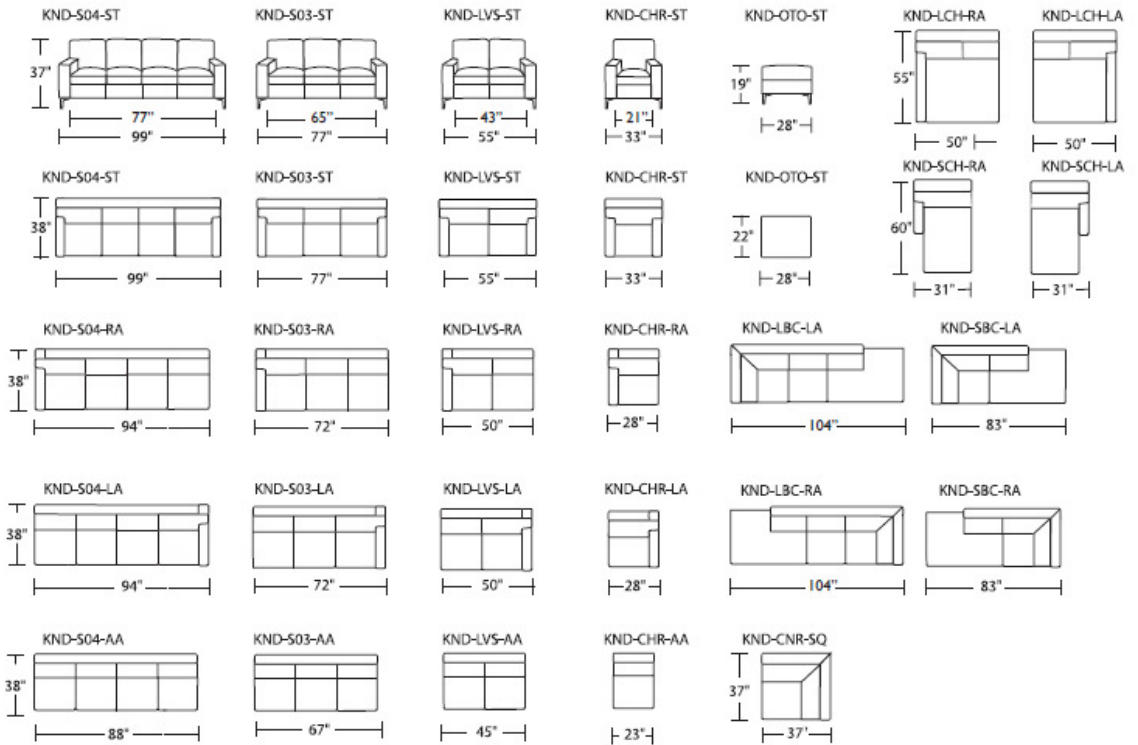

Suggested Configurations

Scale: 1/8 inch = 1 foot
All dimensions are approximate and subject to change.
Specify components from the sitting position.