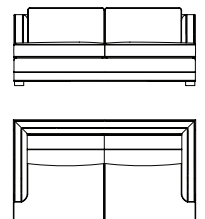

**Details:**

- A. arm height 31"
- B. seat height 19"
- C. frame height 31"
- D. overall height 34"
- E. overall depth 44"

**94" Sofa**

style# 740-015T-\_\_-\*\*  
dims 94"w 44"d 34"h  
seat dims 82"w 24"d 19"h  
arm height 31"  
frame height 31"  
C.O.M. 19.5 yards

**79" Sofa**

style# 740-003T-\_\_-\*\*  
dims 79"w 44"d 34"h  
seat dims 67"w 24"d 19"h  
arm height 31"  
frame height 31"  
C.O.M. 17 yards

**Loveseat**

style# 740-001T-\_\_-\*\*  
dims 58"w 44"d 34"h  
seat dims 46"w 24"d 19"h  
arm height 31"  
frame height 31"  
C.O.M. 14 yards

**Chair & 1/2**

style# 740-008T-\_\_-\*\*  
dims 46"w 44"d 34"h  
seat dims 34"w 24"d 19"h  
arm height 31"  
frame height 31"  
C.O.M. 12 yards

**Alternate Ottoman**

style# 740-007T-\_\_-\*\*  
dims 38"w 24"d 18"h  
seat dims n/a  
arm height n/a  
frame height n/a  
C.O.M. 4 yards

---

**Left Arm Return Sofa**

style# 740-058-L-T-\_\_-\*\*  
dims 112"w 44"d 34"h  
seat dims 89"w 24"d 19"h  
arm height 31"  
frame height 31"  
C.O.M. 24.5 yards

---

**Right Arm Return Sofa**

style# 740-058-R-T-\_\_-\*\*  
dims 112"w 44"d 34"h  
seat dims 89"w 24"d 19"h  
arm height 31"  
frame height 31"  
C.O.M. 24.5 yards