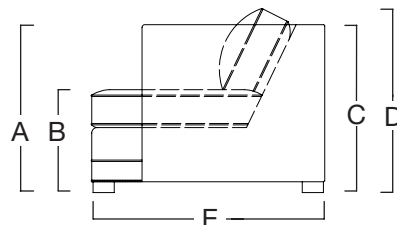

**Details:**

- A. arm height 31"
- B. seat height 19"
- C. frame height 31"
- D. overall height 34"
- E. overall depth 44"

**94" Sofa**

style# 740-015T-\_\_-\*\*  
dims 94"w 44"d 34"h  
seat dims 82"w 24"d 19"h  
arm height 31"  
frame height 31"  
C.O.M. 19.5 yards

---

**Left Arm Return Sofa**

style# 740-058-L-T-\_\_-\*\*  
dims 112"w 44"d 34"h  
seat dims 89"w 24"d 19"h  
arm height 31"  
frame height 31"  
C.O.M. 24.5 yards

---

**Right Arm Return Sofa**

style# 740-058-R-T-\_\_-\*\*  
dims 112"w 44"d 34"h  
seat dims 89"w 24"d 19"h  
arm height 31"  
frame height 31"  
C.O.M. 24.5 yards

---

**Left Arm Loveseat**

style# 740-056-L-T-\_\_-\*\*  
dims 71"w 44"d 34"h  
seat dims 67"w 24"d 19"h  
arm height 31"  
frame height 31"  
C.O.M. 19 yards

---

**Right Arm Loveseat**

style# 740-056-R-T-\_\_-\*\*  
dims 71"w 44"d 34"h  
seat dims 67"w 24"d 19"h  
arm height 31"  
frame height 31"  
C.O.M. 19 yards

---

**Corner Chair**

style# 740-059T-\_\_-\*\*  
dims 44"w 44"d 34"h  
seat dims 26"w 24"d 19"h  
arm height n/a  
frame height 31"  
C.O.M. 11.5 yards