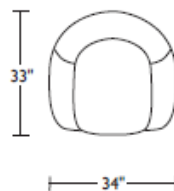

FLZ-CHS-ST

FLZ-CHS-ST

Please use actual leather, fabric and Ultrasuede® swatches when specifying furniture as the colors shown may vary due to the printing process.

**Note: arm height for this frame is measured at the highest point of the curved arm.*

FELIZ SWIVEL CHAIR
L34 D33 H34