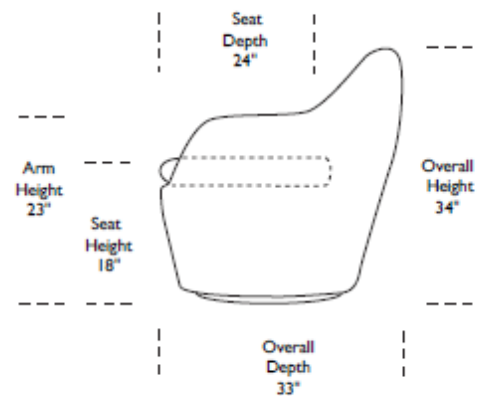

FLZ-CHS-ST

FLZ-CHS-ST

Please use actual leather, fabric and Ultrasuede® swatches when specifying furniture as the colors shown may vary due to the printing process.

**Note: arm height for this frame is measured at the highest point of the curved arm.*

FELIZ SWIVEL CHAIR
L34 D33 H34