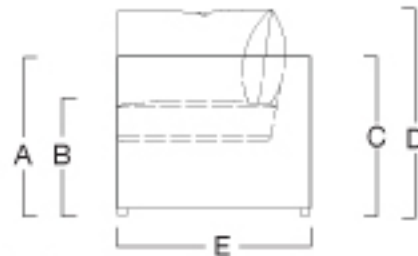

DR. PITT SECTIONAL COLLECTION

Print Format

This sectional collection is our modern interpretation of a disco-era classic. This current "pit" collection allows for endless sectional configurations ranging from the massive to the mini. Push the pieces together for a free-for-all slumber party of epic proportions or pull them apart to form intimate seating arrangements conducive to adult conversation and cocktails.

Details:

- A. arm height 28"
- B. seat height 20"
- C. frame height 28"
- D. overall height 36"
- E. overall depth 34"

96" Sofa

style# 581-003T-S
 dims 96"w 34"d 36"h
 seat dims 85"w 22"d 20"h
 arm height 28"
 frame height 28"
 C.O.M. 17.5 yards

Loveseat

style# 581-001T-LS
 dims 68"w 34"d 36"h
 seat dims 57"w 22"d 20"h
 arm height 28"
 frame height 28"
 C.O.M. 13.5 yards

Armless Loveseat

style# 581-091T-LS
 dims 56"w 34"d 36"h
 seat dims 56"w 22"d 20"h
 arm height n/a
 frame height 28"
 C.O.M. 10.5 yards