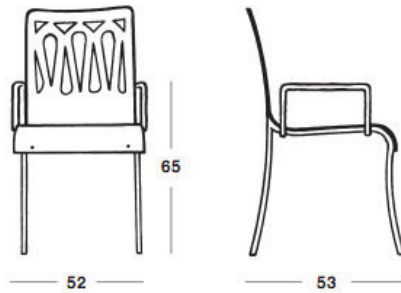

LUXE HOME p h i l a d e l p h i a

1308 CHESTNUT STREET
PHILADELPHIA . PA

P: 215 . 732 . 2001
F: 215 . 732 . 2077

Chair
L 42 **P** 53 **H** 85
H (seat) 47

Easy-chair
L 52 **P** 53 **H** 85
H (seat) 47
H (arm-rests) 65

CAMILLA CHAIR

Aluminum-Grey Painted Finish
Blue Transparent Methacrylate Seat/Back

20D 20W 33H