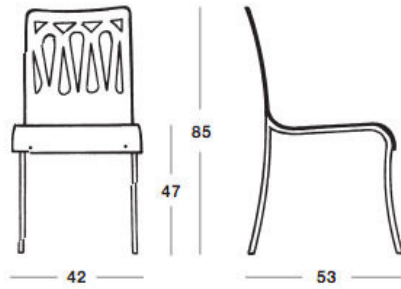

LUXE HOME p h i l a d e l p h i a

1308 CHESTNUT STREET
PHILADELPHIA . PA

P: 215 . 732 . 2001
F: 215 . 732 . 2077

Chair
L 42 **P** 53 **H** 85
H (seat) 47

Easy-chair
L 52 **P** 53 **H** 85
H (seat) 47
H (arm-rests) 65

CAMILLA CHAIR

Aluminum-Grey Painted Finish
Blue Transparent Methacrylate Seat/Back

20D 20W 33H