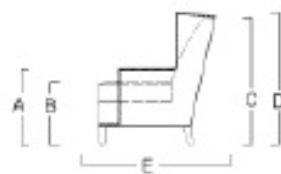

ASHTON

Wing it. This chair has some shape. Note how the nailheads emphasize the sleek lines. In Ashton, traditional wing style is slimmed down and simplified for a modern feel. Ashton offers smart, current design, with an appealing nod to the past.

DETAILS

A. arm height	24"
B. seat height	20"
C. frame height	42"
D. overall height	42"
E. overall depth	37"

UPHOLSTERED WING CHAIR

style #	692-005T
dims	30"w 37"d 42"h
seat dims	22"w 23"d 20"h
arm height	24"
frame height	42"
C.O.M.	7.5 yards