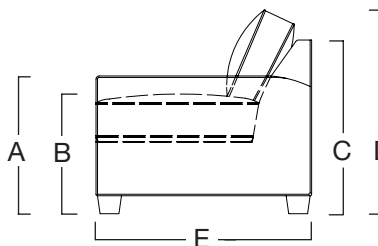

Details:

- A. arm height 23"
- B. seat height 20"
- C. frame height 29"
- D. overall height 34"
- E. overall depth 36"

89" Sofa

style# 726-015T-__
dims 89"w 36"d 34"h
seat dims 76"w 22"d 20"h
arm height 23"
frame height 29"
C.O.M. 18 yards

79" Sofa

style# 726-003T-__
dims 79"w 36"d 34"h
seat dims 66"w 22"d 20"h
arm height 23"
frame height 29"
C.O.M. 16.5 yards

Luxe Queen Sleeper

style# 726-002T-__
dims 79"w 36"d 34"h
seat dims 66"w 20"d 21"h
arm height 23"
frame height 29"
C.O.M. 17 yards