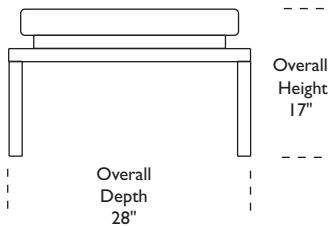

REX-OTO-66

REX-OTO-66

Please use actual leather, fabric and Ultrasuede® swatches when specifying furniture as the colors shown may vary due to the printing process.

*Note: arm height for this frame is measured at the highest point of the curved arm.