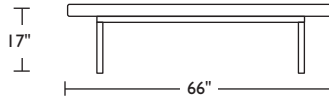

REX-OTO-66

REX-OTO-66

Please use actual leather, fabric and Ultrasuede® swatches when specifying furniture as the colors shown may vary due to the printing process.

*Note: arm height for this frame is measured at the highest point of the curved arm.