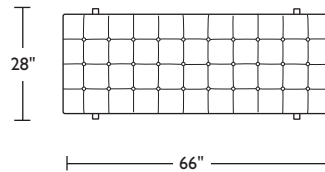

REX-OTO-66

REX-OTO-66

Please use actual leather, fabric and Ultrasuede® swatches when specifying furniture as the colors shown may vary due to the printing process.

*Note: arm height for this frame is measured at the highest point of the curved arm.