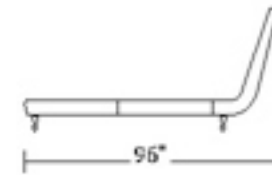

MEN-BED-CK