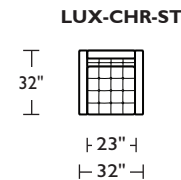

Due to size of leather hides, your furniture will have seams on the front, back and sides. For more information please contact your sales representative.

*Note: arm height for this frame is measured at the highest point of the curved arm.