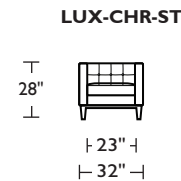

Due to size of leather hides, your furniture will have seams on the front, back and sides. For more information please contact your sales representative.

*Note: arm height for this frame is measured at the highest point of the curved arm.