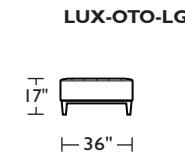

Due to size of leather hides, your furniture will have seams on the front, back and sides. For more information please contact your sales representative.

*Note: arm height for this frame is measured at the highest point of the curved arm.