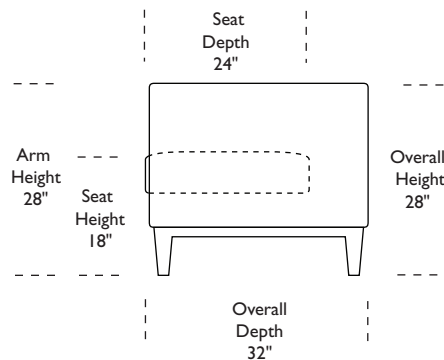

Due to size of leather hides, your furniture will have seams on the front, back and sides. For more information please contact your sales representative.

*Note: arm height for this frame is measured at the highest point of the curved arm.

Scale: 1/8 inch = 1 foot
All dimensions are approximate and subject to change.
Specify components from the sitting position.