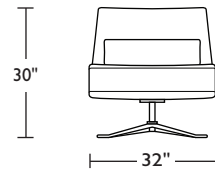

HUGO

Standard Features:

- Advanced unidirectional suspension system
- Premium high-density, high-resiliency foam seats
- All hardwood frames
- Quick-ship delivery
- Lifetime warranty on frame & suspension
- Down lumbar pillow measuring 10" x 25" x 4"
- Tight back & tight seat
- Single-needle top stitching
- Metal Base

Options:

- Contrasting pillow available:
- If two grades are selected, price at higher grade

Please use actual leather, fabric and Ultrasuede® swatches when specifying furniture as the colors shown may vary due to the printing process.

HUG-CHR-ST