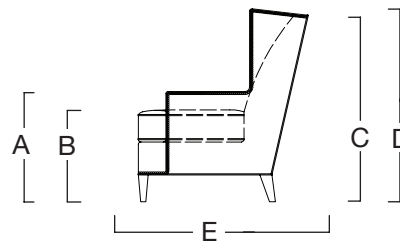

Details:

- A. arm height 24"
- B. seat height 37"
- C. frame height 42"
- D. overall height 42"
- E. overall depth 37"

Chair

style#	692-005T-__-**
dims	30"w 37"d 42"h
seat dims	22"w 23"d 20"h
arm height	24"
frame height	42"
C.O.M.	7.5 yards

Ottoman

style#	692-006T-__-**
dims	27"w 23"d 18"h
seat dims	n/a
arm height	n/a
frame height	n/a
C.O.M.	3.5 yards

Leather Chair

style#	692-005L-__-**
dims	30"w 37"d 42"h
seat dims	22"w 23"d 20"h
arm height	24"
frame height	42"
C.O.L.	106 sq. ft.

Leather Ottoman

style#	692-006L-__-**
dims	27"w 23"d 18"h
seat dims	n/a
arm height	n/a
frame height	n/a
C.O.L.	39 sq. ft.